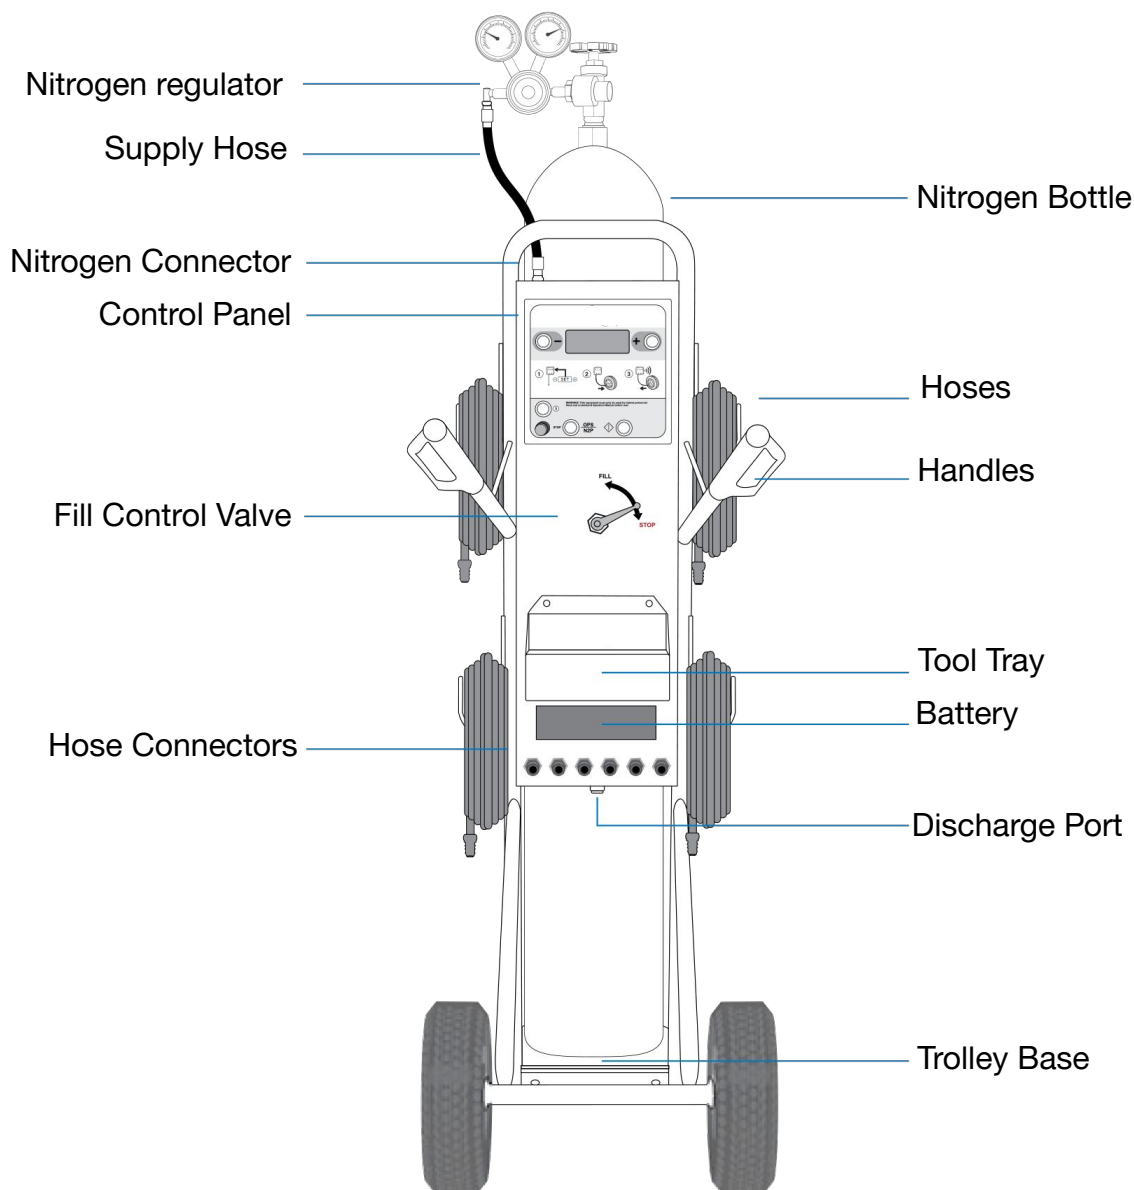

97.1110

Battery Kit TRS replacement kit

Technical Data

Mobile Inflation Trolley (Nitrogen)

Components

Technical Data

Mobile Inflation Trolley (Nitrogen)

Dimensions