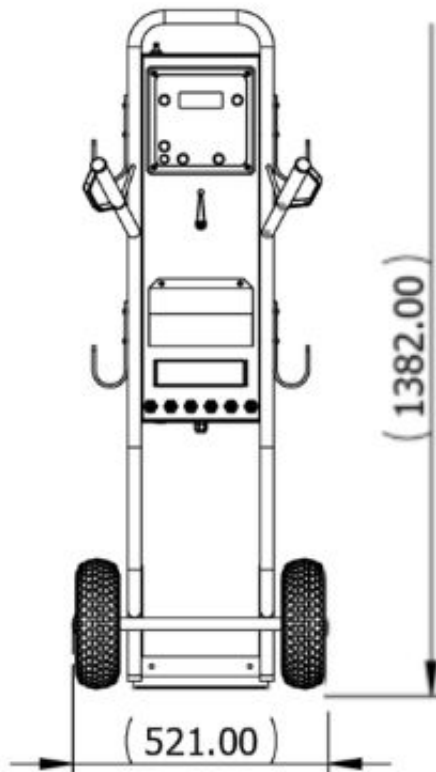

Technical Data

Mobile Inflation Trolley (Nitrogen)

Dimensions

FRONT VIEW

SIDE VIEW